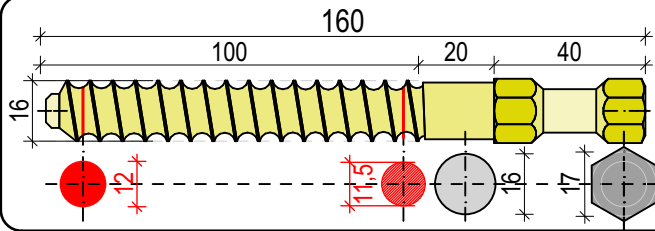

AL-FER[®] SHEAR CONNECTORS

PRODUCTS CATALOGUE WITH IDENTIFICATION CODE

TYPE: **STANDARD**

LC 1

TYPE: **SPECIAL**

LCT 1

TYPE: **SPECIAL**

LCT 2