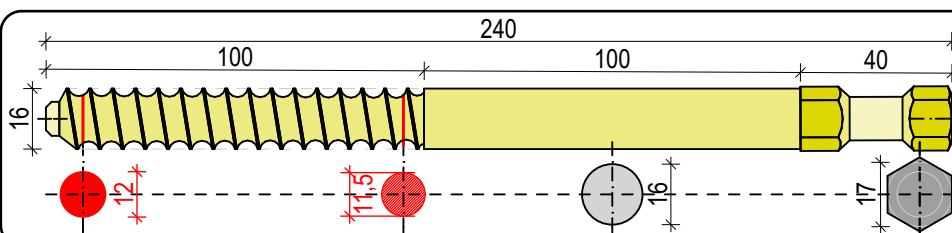

TYPE: **SPECIAL**

LCT 4