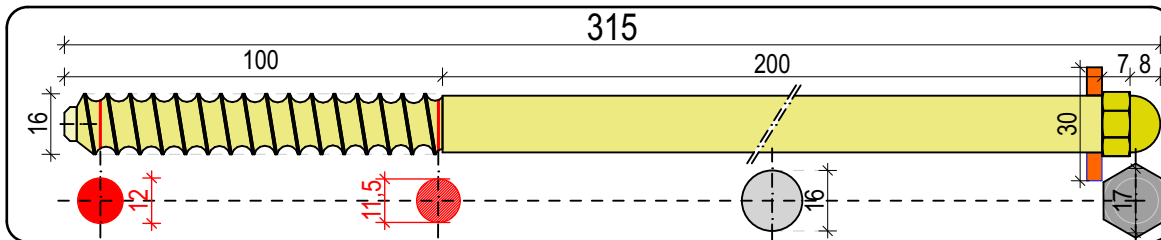

TYPE:
**SELF-SHEARING
WITH WASHER**

TT 4