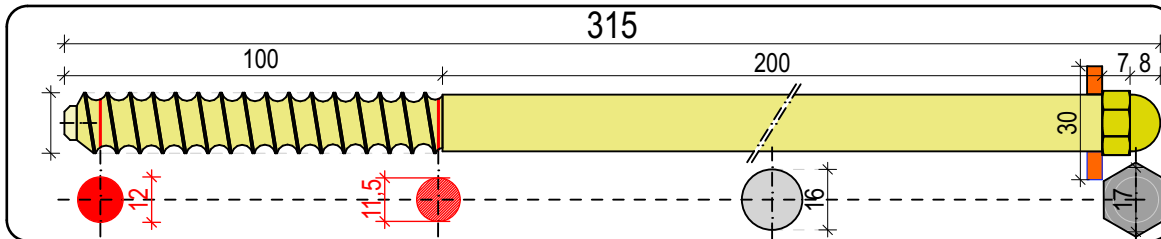

ALFER CONNECTORS ID CODE

PAG
15

Application:
FAST UNION

TYPE:
**SELF-SHEARING
WITH WASHER**

TT 1

TYPE:
**SELF-SHEARING
WITH WASHER**

TT 2

TYPE:
**SELF-SHEARING
WITH WASHER**

TT 3

TYPE:
**SELF-SHEARING
WITH WASHER**

TT 4

TYPE:
**SELF-SHEARING
WITH WASHER**

TT 5

TYPE:
**SELF-SHEARING
WITH WASHER**

TT 6

TYPE:
**SELF-SHEARING
WITH WASHER**