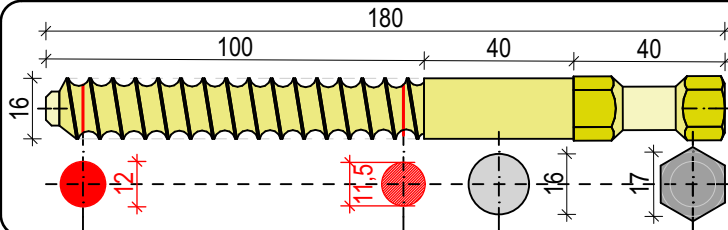

AL-FER[®] SHEAR CONNECTORS

PRODUCTS CATALOGUE WITH IDENTIFICATION CODE

TYPE: **STANDARD**

LC 1

TYPE: **SPECIAL**

LCT 1

TYPE: **SPECIAL**

LCT 2