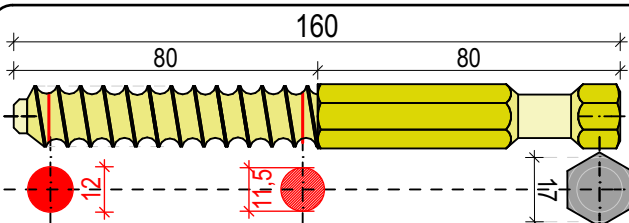

TYPE: **SPECIAL**

LCO 4