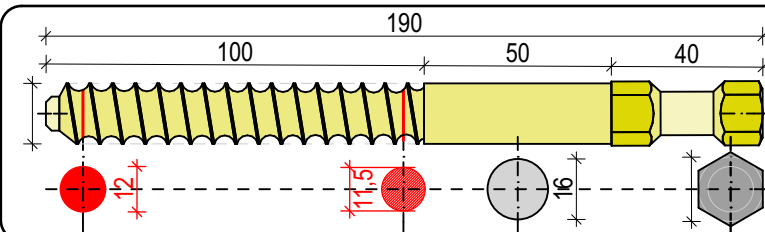

AL-FER[®] SHEAR CONNECTORS

PRODUCTS CATALOGUE WITH IDENTIFICATION CODE

TYPE: **STANDARD**

LC 1

TYPE: **SPECIAL**

LCT 1

TYPE: **SPECIAL**

LCT 2