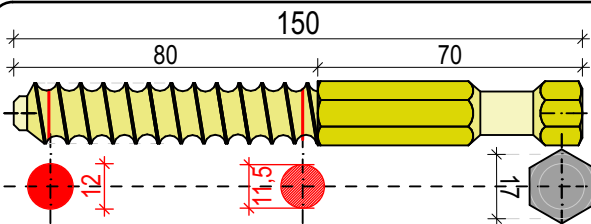

TYPE: **SPECIAL**

LCO 3