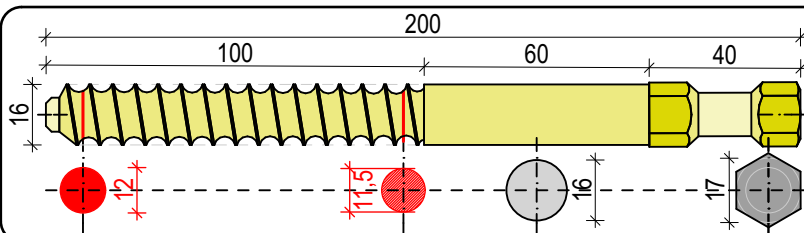

AL-FER[®] SHEAR CONNECTORS

PRODUCTS CATALOGUE WITH IDENTIFICATION CODE

TYPE: **STANDARD**

LC 1

TYPE: **SPECIAL**

LCT 1

TYPE: **SPECIAL**

LCT 2