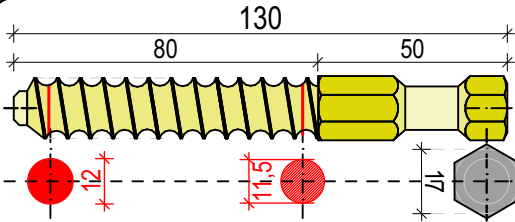

ALFER CONNECTORS ID CODE

PAG
10

Application:
WOOD - CNR

TYPE: **SPECIAL**

LCO 1

TYPE: **SPECIAL**

LCO 2

TYPE: **SPECIAL**