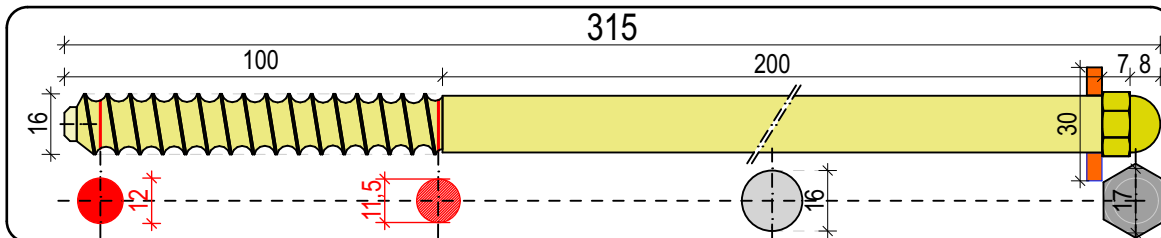

TYPE:
**SELF-SHEARING
WITH WASHER**

TT 5