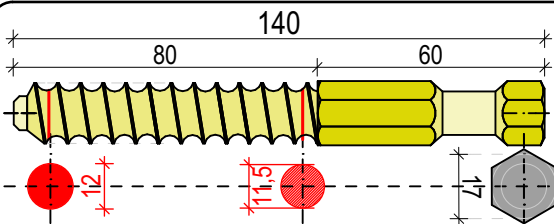

ALFER CONNECTORS ID CODE

PAG
10

Application:
WOOD - CNR

TYPE: **SPECIAL**

LCO 1

TYPE: **SPECIAL**

LCO 2

TYPE: **SPECIAL**