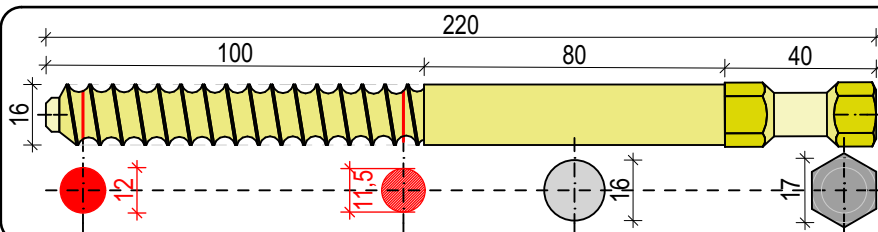

TYPE: **SPECIAL**

LCT 3