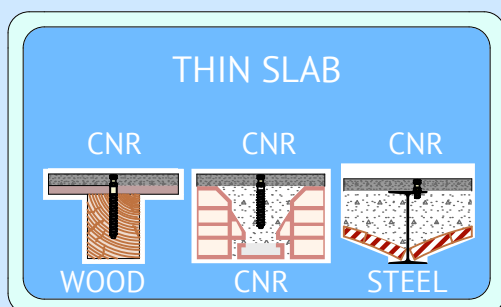

AL-FER[®] SHEAR CONNECTORS

PRODUCTS CATALOGUE WITH IDENTIFICATION CODE

TYPE: **STANDARD**

LC 1

TYPE: **SPECIAL**

LCT 1

TYPE: **SPECIAL**

LCT 2

TYPE: **SPECIAL**

LCT 3

TYPE: **SPECIAL**

LCT 4

TYPE: **SPECIAL**

LCT 5

TYPE: **SPECIAL**

LCT 6