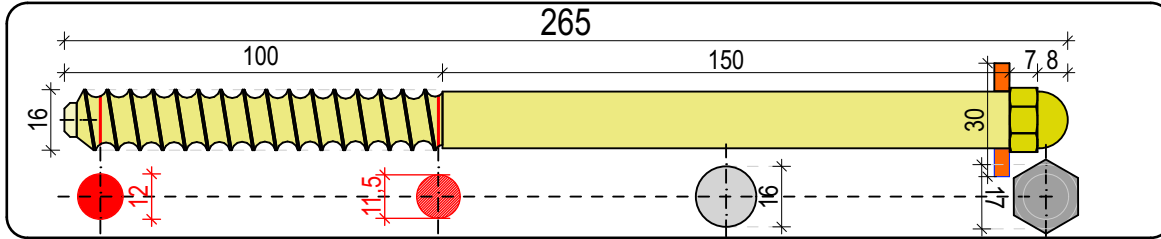

ALFER CONNECTORS ID CODE

PAG
15

Application:
FAST UNION

TYPE:
**SELF-SHEARING
WITH WASHER**

TT 1

TYPE:
**SELF-SHEARING
WITH WASHER**

TT 2

TYPE:
**SELF-SHEARING
WITH WASHER**